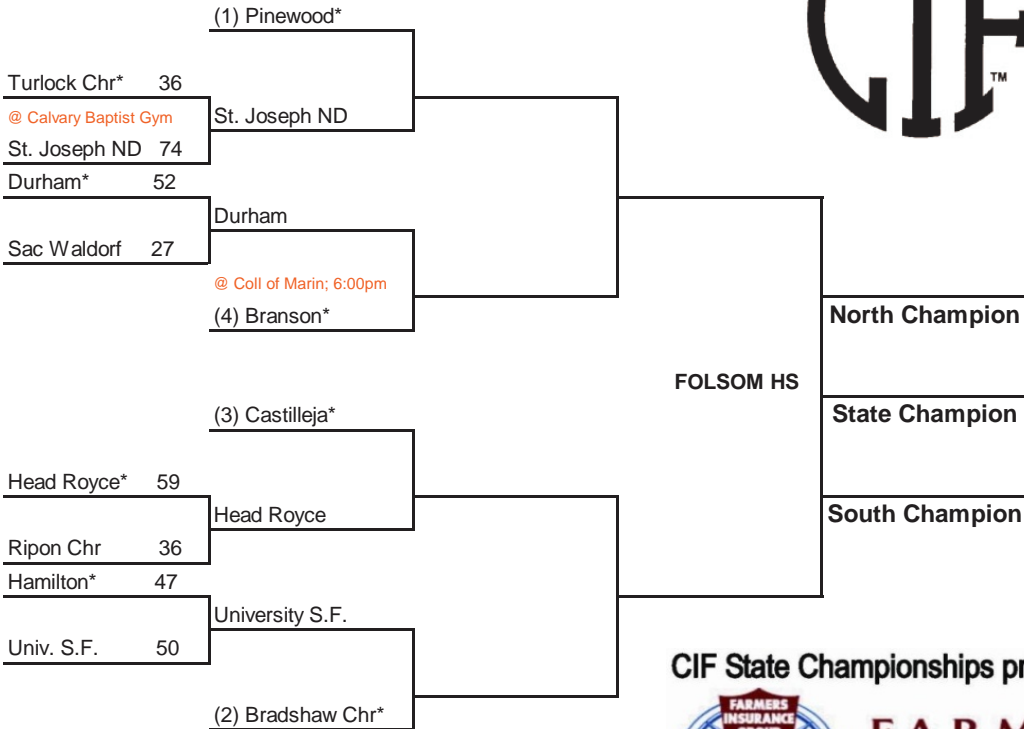

# 2010 CIF STATE GIRLS DIV V BASKETBALL CHAMPIONSHIPS PRESENTED BY FARMERS

1ST ROUND	2ND ROUND	REG. SEMI-FINALS	REG. FINALS	STATE FINALS	REG. FINALS	REG. SEMI-FINALS	2ND ROUND	1ST ROUND
TUE MAR 9	THUR MAR 11	SAT MAR 13	SAT MAR 20	SAT MAR 27	SAT MAR 20	SAT MAR 13	THUR MAR 11	TUE MAR 9
7:00 P.M.	7:00 P.M.	7:00 P.M.	1:00 P.M.	9:30 A.M.	1:00 P.M.	7:00 P.M.	7:00 P.M.	7:00 P.M.

RABOBANK ARENA

## Northern California Bracket

## Southern California Bracket

\*Denotes Home Team / Host Priority Number will determine host starting in 2nd Round  
Number in parentheses denotes seeded teams