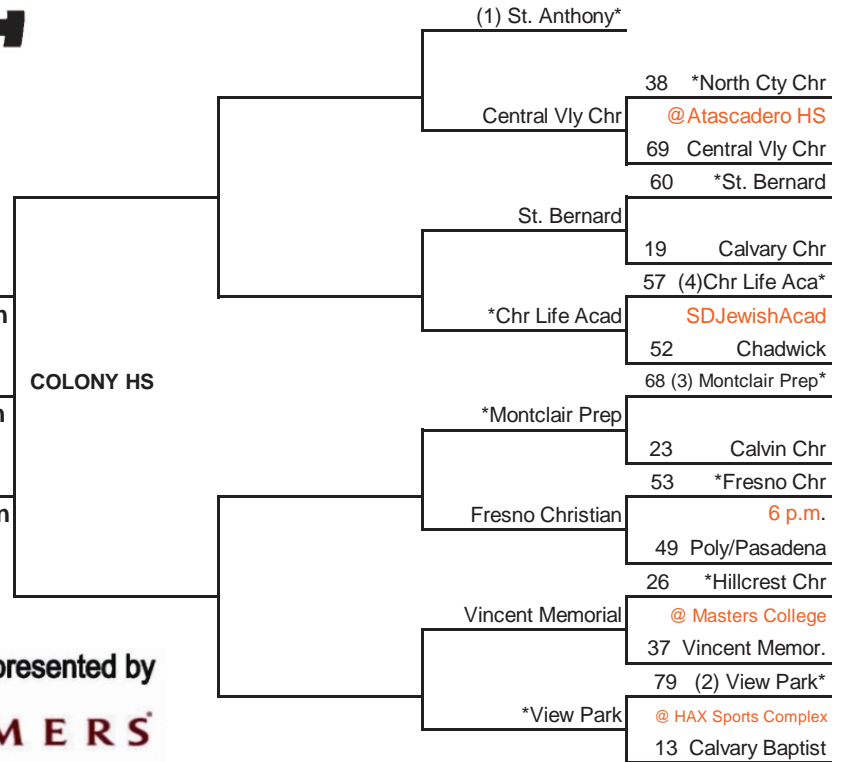

# 2010 CIF STATE GIRLS DIV V BASKETBALL CHAMPIONSHIPS PRESENTED BY FARMERS

1ST ROUND	2ND ROUND	REG. SEMI-FINALS	REG. FINALS	STATE FINALS	REG. FINALS	REG. SEMI-FINALS	2ND ROUND	1ST ROUND
TUE MAR 9	THUR MAR 11	SAT MAR 13	SAT MAR 20	SAT MAR 27	SAT MAR 20	SAT MAR 13	THUR MAR 11	TUE MAR 9
7:00 P.M.	7:00 P.M.	7:00 P.M.	1:00 P.M.	9:30 A.M.	1:00 P.M.	7:00 P.M.	7:00 P.M.	7:00 P.M.

## Northern California Bracket

## Southern California Bracket

\*Denotes Home Team / Host Priority Number will determine host starting in 2nd Round  
Number in parentheses denotes seeded teams